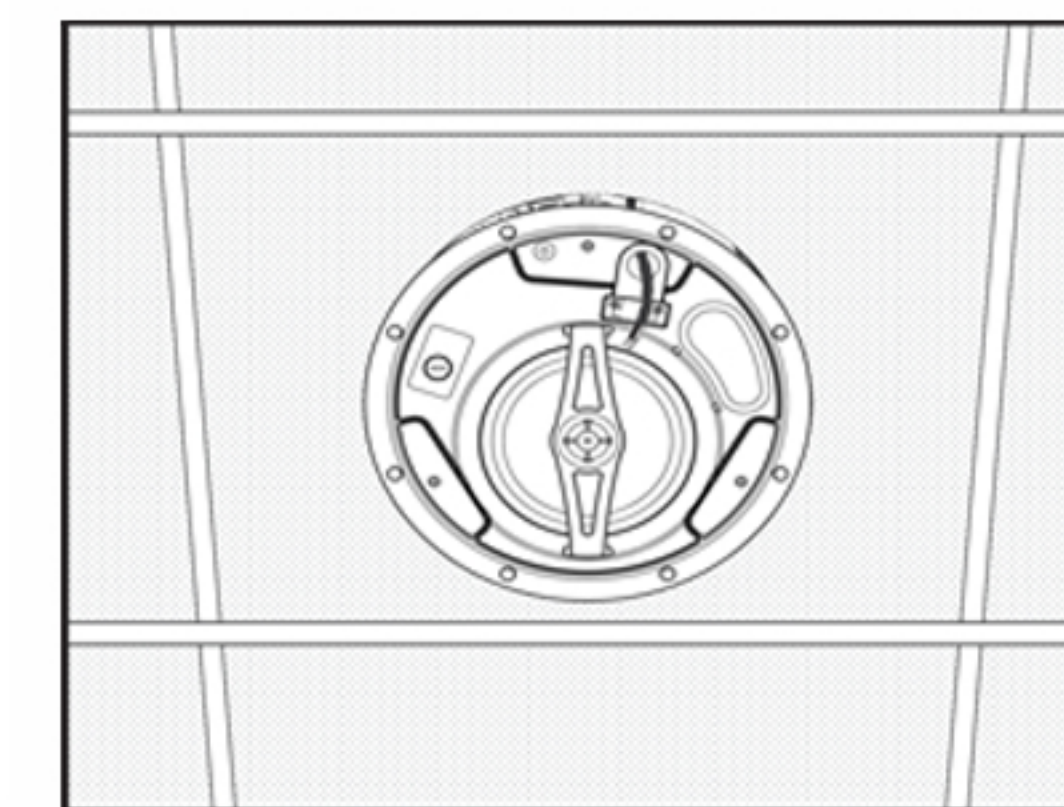

INSTALLATION STEPS

1. Use the hole size paper template to trace the holes onto the ceiling with a pen.
2. Cut corresponding holes in the ceiling.

3. Install the box safety rope and fix the safety rope at a suitable load-bearing position on the wall. Then thread the speaker wire through the cable entry and insert the speaker into the opening.
4. Tighten the snap screws to secure the speaker. (If using an electric drill, set it to low torque.)

3 Box safety rope hole

4

5. The terminal is connected to the speaker cable. Tie one end of the grille installation rope into one of the four safety rope holes on the back of the grille.
 Tie the other end of the grille safety rope to the safety rope pin, and then insert it into the safety rope pin hole of the speaker.