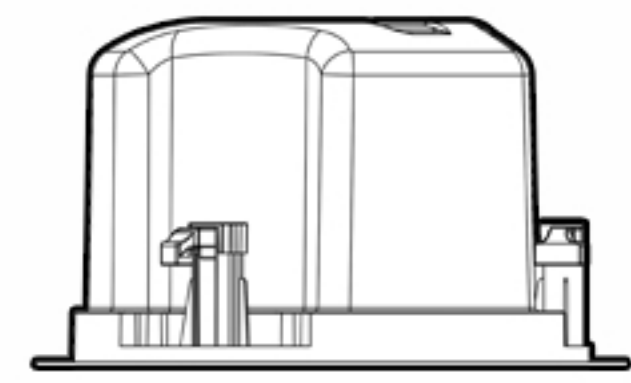

PROMPT INFORMATION

PACKAGE CONTENTS

SPEAKER x2

GRILLE x2

CUT OUT TEMPLATE x2

CONNECTION METHOD

IN(The middle two interfaces)Connect to power amplifier output
 OUT(Two interfaces on both sides)Connect to the IN port of another speaker
 When inputting constant voltage, you need to select the power level before wiring.
 It is strictly forbidden to select the 8Ω gear when inputting constant voltage.

PRODUCT DIMENSIONS

WARN

The plastic bag inside the package may pose a suffocation hazard, please keep it away from infants or children.
 Please follow this instruction manual to correctly install the two types of safety ropes included in the package.

INSTALLATION STEPS

1. Use the hole size paper template to trace the holes onto the ceiling with a pen.
2. Cut corresponding holes in the ceiling.

3. Install the box safety rope and fix the safety rope at a suitable load-bearing position on the wall. Then thread the speaker wire through the cable entry and insert the speaker into the opening.
4. Tighten the snap screws to secure the speaker. (If using an electric drill, set it to low torque.)