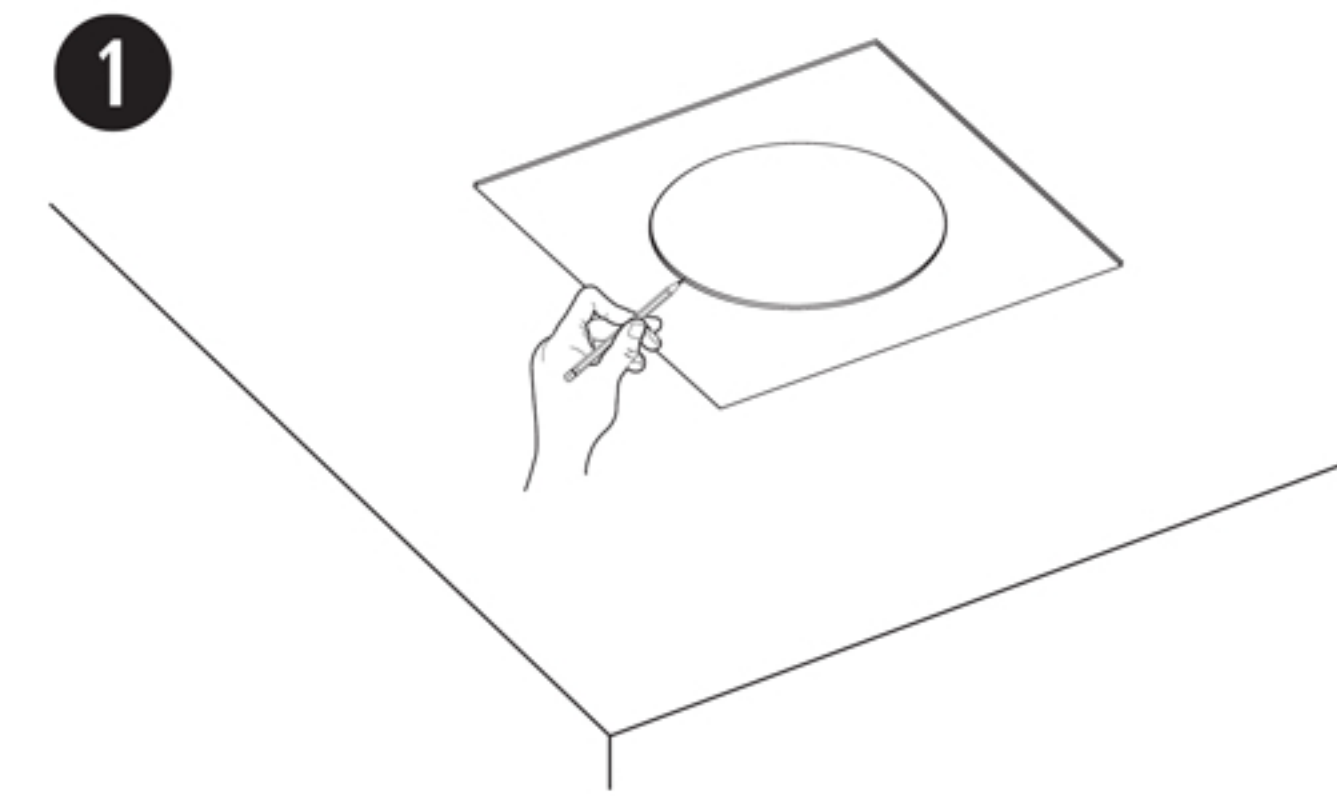

PRODUCT DIMENSIONS

WARN

The plastic bag inside the package may pose a suffocation hazard, please keep it away from infants or children.
 Please follow this instruction manual to correctly install the two types of safety ropes included in the package.

INSTALLATION STEPS

1. Use the hole size paper template to trace the holes onto the ceiling with a pen.
2. Cut corresponding holes in the ceiling.

3. Install the box safety rope and fix the safety rope at a suitable load-bearing position on the wall. Then thread the speaker wire through the cable entry and insert the speaker into the opening.
4. Tighten the snap screws to secure the speaker. (If using an electric drill, set it to low torque.)

3 Box safety rope hole

4

5. The terminal is connected to the speaker cable. Tie one end of the grille installation rope into one of the four safety rope holes on the back of the grille.
 Tie the other end of the grille safety rope to the safety rope pin, and then insert it into the safety rope pin hole of the speaker.