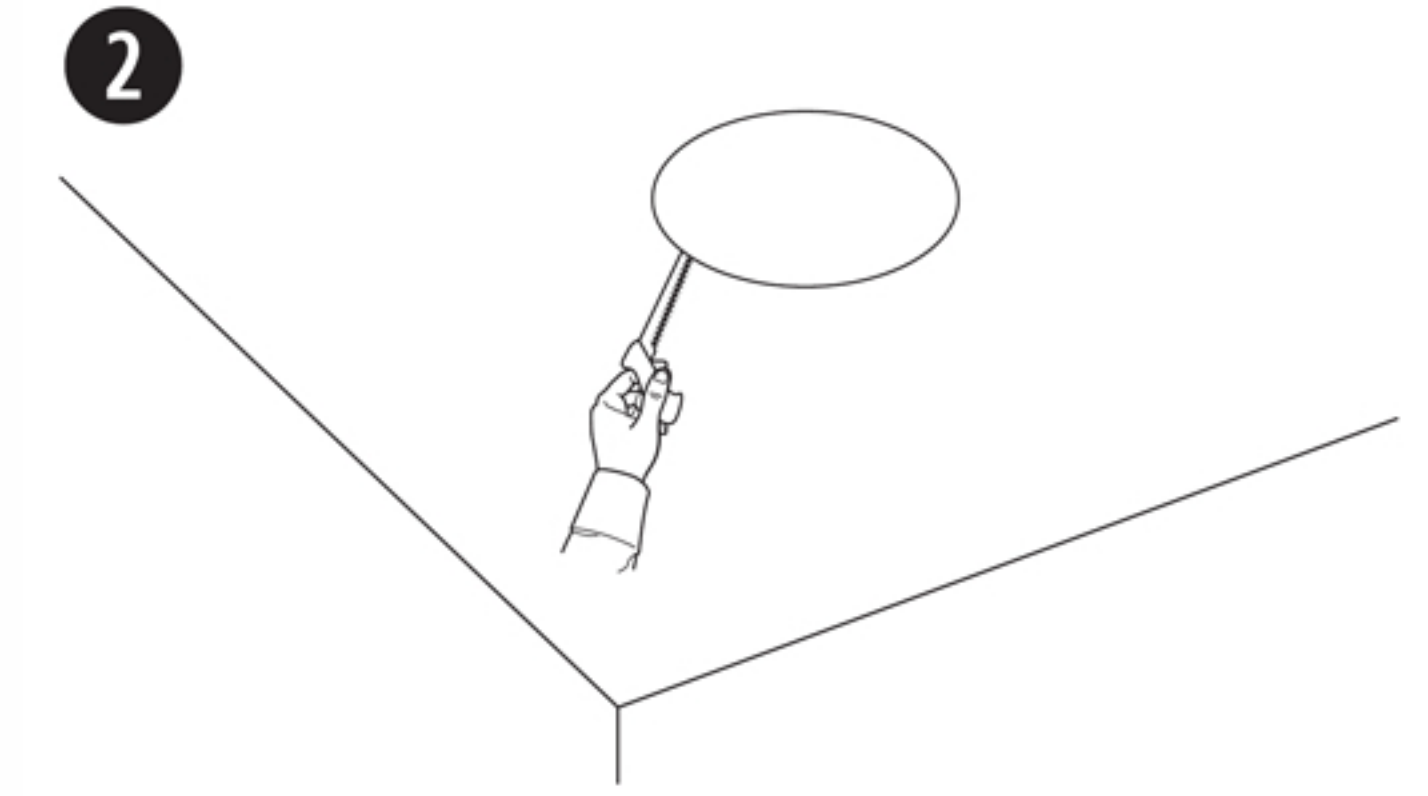

PRODUCT DIMENSIONS

WARN

The plastic bag inside the package may pose a suffocation hazard, please keep it away from infants or children.
 Please follow this instruction manual to correctly install the two types of safety ropes included in the package.

INSTALLATION STEPS

1. Use the hole size paper template to trace the holes onto the ceiling with a pen.
2. Cut corresponding holes in the ceiling.

3. Install the box safety rope and fix the safety rope at a suitable load-bearing position on the wall. Then thread the speaker wire through the cable entry and insert the speaker into the opening.
4. Tighten the snap screws to secure the speaker. (If using an electric drill, set it to low torque.)

3 Box safety rope hole

4

5. The terminal is connected to the speaker cable. Tie one end of the grille installation rope into one of the four safety rope holes on the back of the grille.
 Tie the other end of the grille safety rope to the safety rope pin, and then insert it into the safety rope pin hole of the speaker.