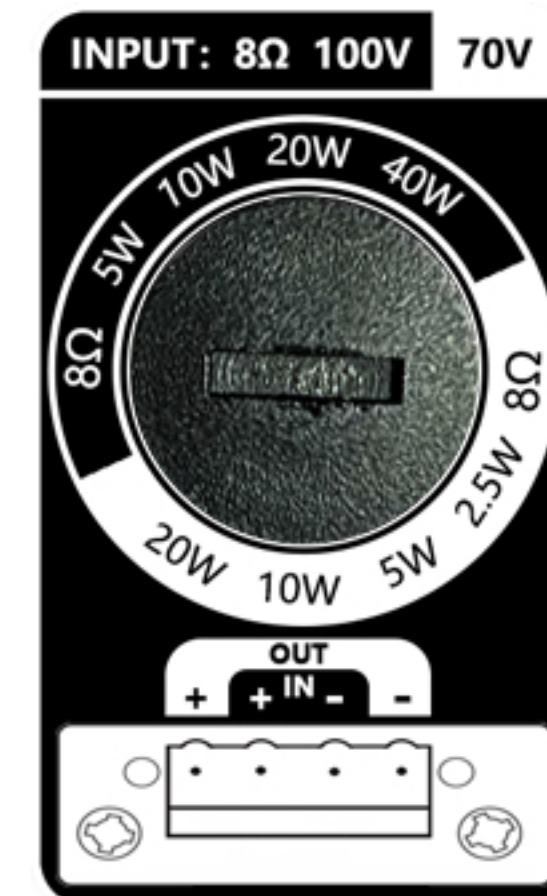

PROMPT INFORMATION

PACKAGE CONTENTS

SPEAKER x2

GRILLE x2

CUT OUT TEMPLATE x2

CONNECTION METHOD

IN(The middle two interfaces)Connect to power amplifier output
 OUT(Two interfaces on both sides)Connect to the IN port of another speaker
 When inputting constant voltage, you need to select the power level before wiring.
 It is strictly forbidden to select the 8Ω gear when inputting constant voltage.