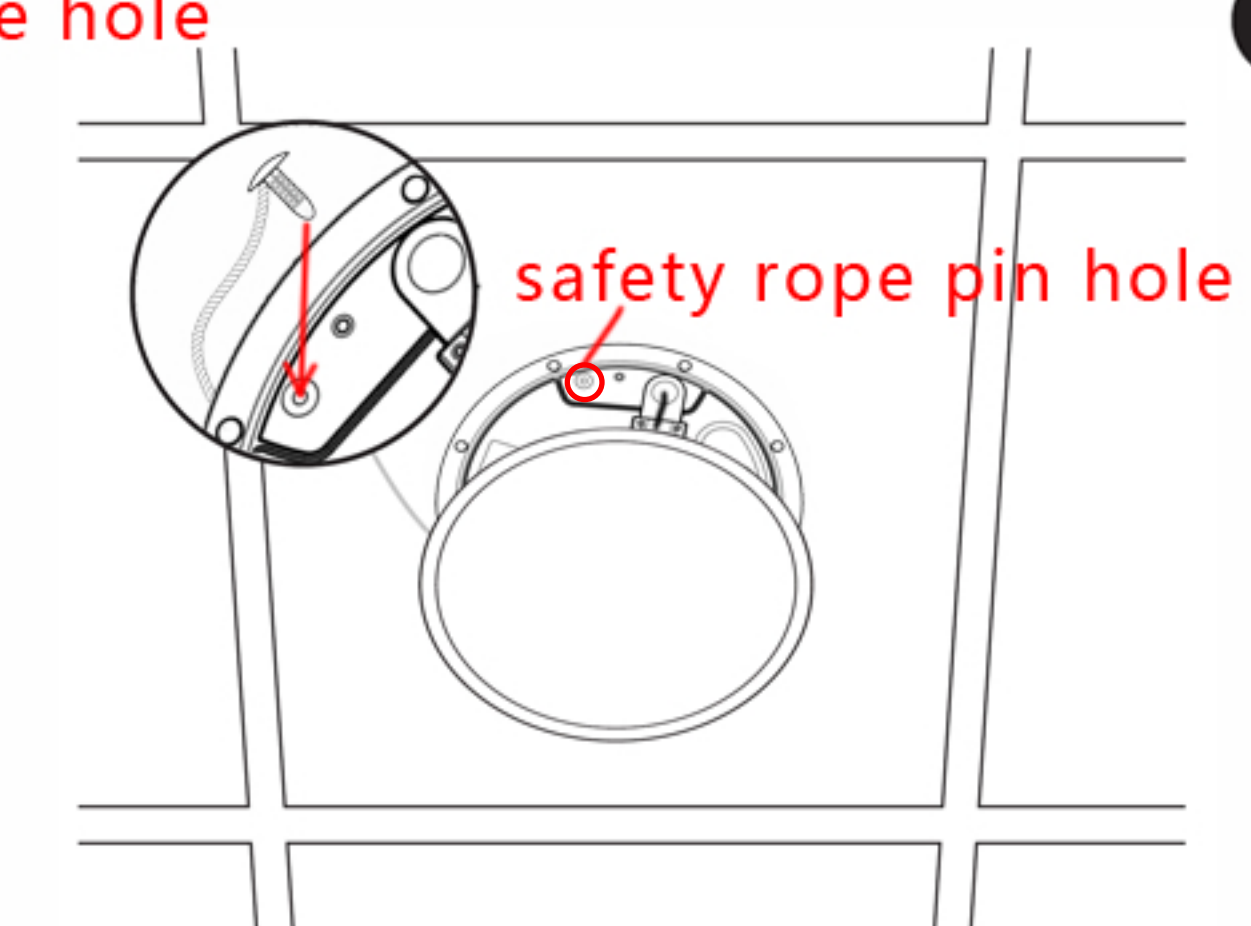

INSTALLATION STEPS

1. Use the hole size paper template to trace the holes onto the ceiling with a pen.
2. Cut corresponding holes in the ceiling.

3. Install the box safety rope and fix the safety rope at a suitable load-bearing position on the wall. Then thread the speaker wire through the cable entry and insert the speaker into the opening.
4. Tighten the snap screws to secure the speaker. (If using an electric drill, set it to low torque.)

3 Box safety rope hole

4

5. The terminal is connected to the speaker cable. Tie one end of the grille installation rope into one of the four safety rope holes on the back of the grille.
 Tie the other end of the grille safety rope to the safety rope pin, and then insert it into the safety rope pin hole of the speaker.

5 Net cover safety rope hole

6