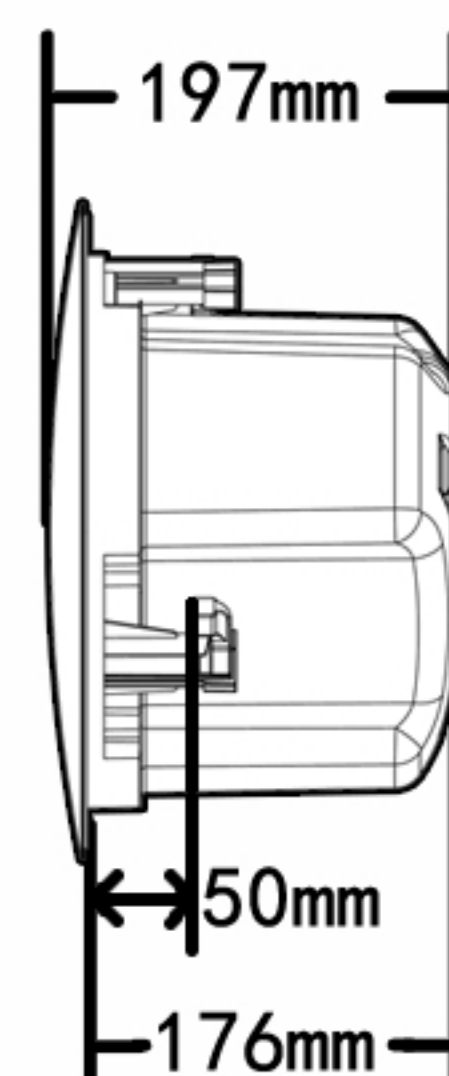

PROMPT INFORMATION

PACKAGE CONTENTS

SPEAKER x2

GRILLE x2

CUT OUT TEMPLATE x2

CONNECTION METHOD

IN(The middle two interfaces)Connect to power amplifier output
 OUT(Two interfaces on both sides)Connect to the IN port of another speaker
 When inputting constant voltage, you need to select the power level before wiring.
 It is strictly forbidden to select the 8Ω gear when inputting constant voltage.

PRODUCT DIMENSIONS

WARN

The plastic bag inside the package may pose a suffocation hazard, please keep it away from infants or children.
 Please follow this instruction manual to correctly install the two types of safety ropes included in the package.

INSTALLATION STEPS

1. Use the hole size paper template to trace the holes onto the ceiling with a pen.
2. Cut corresponding holes in the ceiling.

3. Install the box safety rope and fix the safety rope at a suitable load-bearing position on the wall. Then thread the speaker wire through the cable entry and insert the speaker into the opening.
4. Tighten the snap screws to secure the speaker. (If using an electric drill, set it to low torque.)