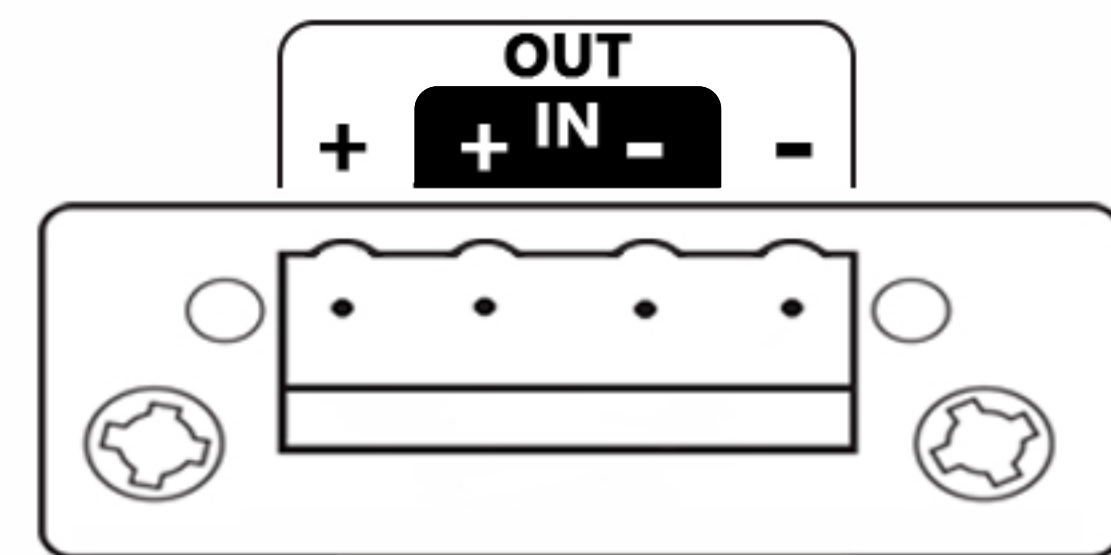

PROMPT INFORMATION

PACKAGE CONTENTS

SPEAKER x2

GRILLE x2

CUT OUT TEMPLATE x2

CONNECTION METHOD

IN(The middle two interfaces)Connect to power amplifier output
 OUT(Two interfaces on both sides)Connect to the IN port of another speaker
 When inputting constant voltage, you need to select the power level before wiring.
 It is strictly forbidden to select the 8Ω gear when inputting constant voltage.

PRODUCT DIMENSIONS

WARN

The plastic bag inside the package may pose a suffocation hazard, please keep it away from infants or children.
 Please follow this instruction manual to correctly install the two types of safety ropes included in the package.

INSTALLATION STEPS

1. Use the hole size paper template to trace the holes onto the ceiling with a pen.
2. Cut corresponding holes in the ceiling.

3. Install the box safety rope and fix the safety rope at a suitable load-bearing position on the wall. Then thread the speaker wire through the cable entry and insert the speaker into the opening.
4. Tighten the snap screws to secure the speaker. (If using an electric drill, set it to low torque.)

3 Box safety rope hole

4

5. The terminal is connected to the speaker cable. Tie one end of the grille installation rope into one of the four safety rope holes on the back of the grille.
 Tie the other end of the grille safety rope to the safety rope pin, and then insert it into the safety rope pin hole of the speaker.