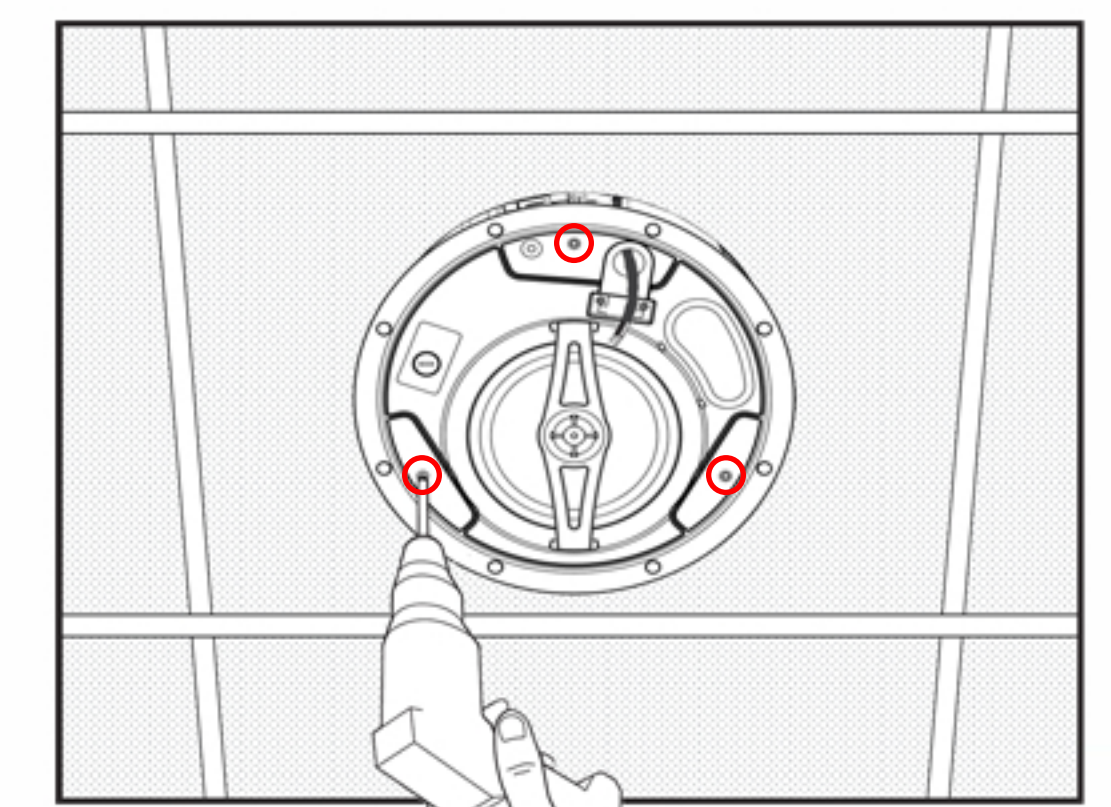

INSTALLATION STEPS

1. Use the hole size paper template to trace the holes onto the ceiling with a pen.
2. Cut corresponding holes in the ceiling.

3. Install the box safety rope and fix the safety rope at a suitable load-bearing position on the wall. Then thread the speaker wire through the cable entry and insert the speaker into the opening.
4. Tighten the snap screws to secure the speaker. (If using an electric drill, set it to low torque.)

3 Box safety rope hole

4

5. The terminal is connected to the speaker cable. Tie one end of the grille installation rope into one of the four safety rope holes on the back of the grille.
 Tie the other end of the grille safety rope to the safety rope pin, and then insert it into the safety rope pin hole of the speaker.