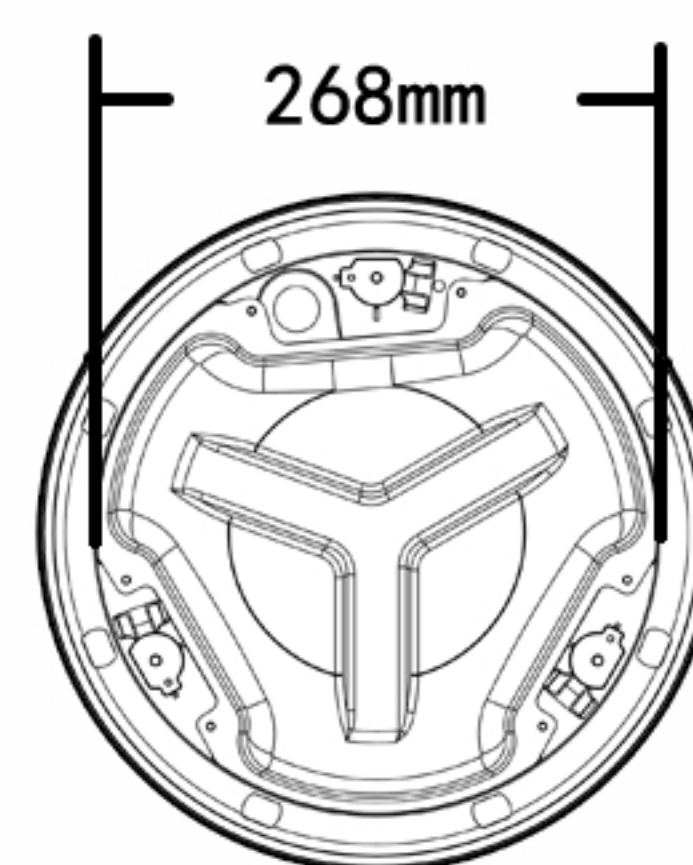

PROMPT INFORMATION

PACKAGE CONTENTS

SPEAKER x2

GRILLE x2

CUT OUT TEMPLATE x2

CONNECTION METHOD

IN(The middle two interfaces)Connect to power amplifier output
 OUT(Two interfaces on both sides)Connect to the IN port of another speaker
 When inputting constant voltage, you need to select the power level before wiring.
 It is strictly forbidden to select the 8Ω gear when inputting constant voltage.

PRODUCT DIMENSIONS

WARN

The plastic bag inside the package may pose a suffocation hazard, please keep it away from infants or children.
 Please follow this instruction manual to correctly install the two types of safety ropes included in the package.

INSTALLATION STEPS

1. Use the hole size paper template to trace the holes onto the ceiling with a pen.
2. Cut corresponding holes in the ceiling.

3. Install the box safety rope and fix the safety rope at a suitable load-bearing position on the wall. Then thread the speaker wire through the cable entry and insert the speaker into the opening.
4. Tighten the snap screws to secure the speaker. (If using an electric drill, set it to low torque.)

3 Box safety rope hole

4

5. The terminal is connected to the speaker cable. Tie one end of the grille installation rope into one of the four safety rope holes on the back of the grille.
 Tie the other end of the grille safety rope to the safety rope pin, and then insert it into the safety rope pin hole of the speaker.