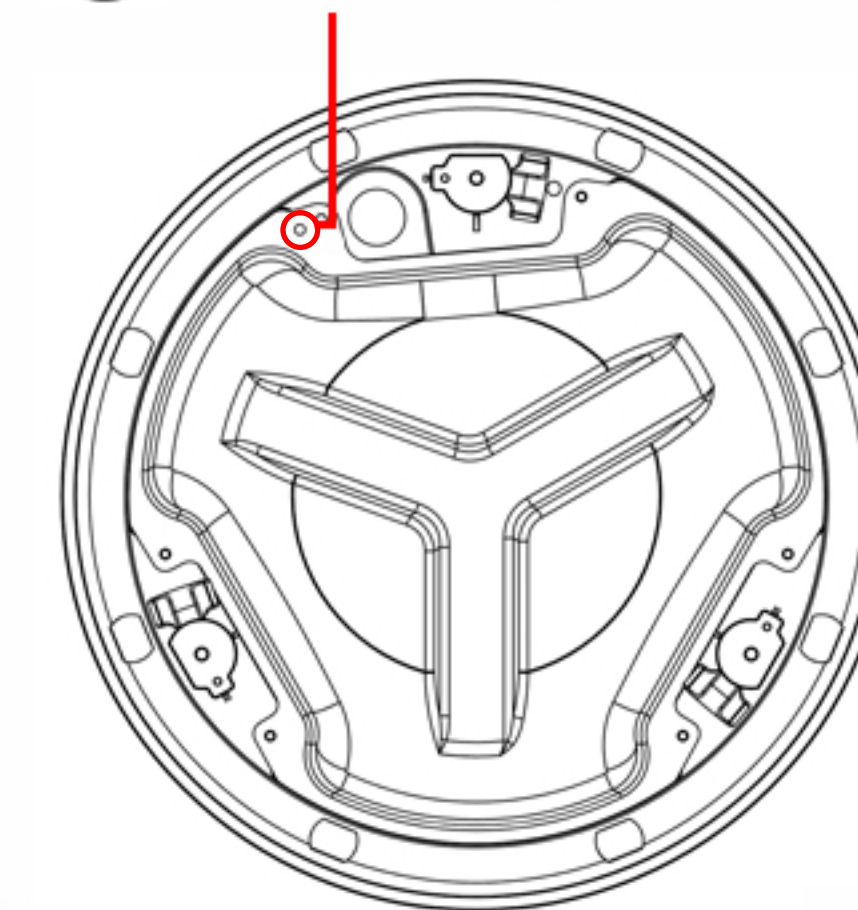

PRODUCT DIMENSIONS

WARN

The plastic bag inside the package may pose a suffocation hazard, please keep it away from infants or children.
 Please follow this instruction manual to correctly install the two types of safety ropes included in the package.

DAILY MAINTENANCE

During the use of the product, please regularly check whether the fixing screws are loose. If they are loose, please tighten them in time.
 During the use of the product, please regularly check whether the safety rope has fallen off. If it has fallen off, please maintain it in time.

INSTALLATION STEPS

1. Use the hole size paper template to trace the holes onto the ceiling with a pen.
2. Cut corresponding holes in the ceiling.

3. Install the box safety rope and fix the safety rope at a suitable load-bearing position on the wall. Then thread the speaker wire through the cable entry and insert the speaker into the opening.
4. Tighten the snap screws to secure the speaker. (If using an electric drill, set it to low torque.)

3 Box safety rope hole

4

5. The terminal is connected to the speaker cable. Tie one end of the grille installation rope into one of the four safety rope holes on the back of the grille.
 Tie the other end of the grille safety rope to the safety rope pin, and then insert it into the safety rope pin hole of the speaker.