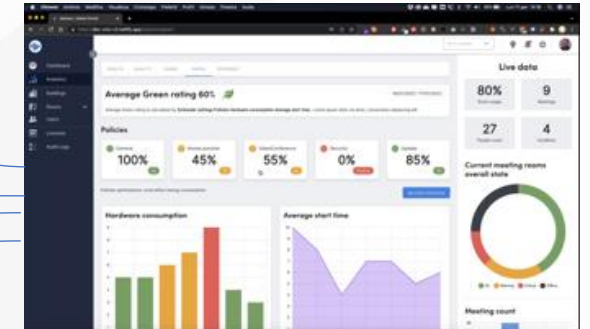

Online VC & Connected Whiteboard

Superior UX for any space

Interactive whiteboard

Room Booking integration

IT Centralized Management, Data Security & Analytics

Easy presentation and one-tap technologies for any device

PRODUCTS

Mago Console

Remote management, monitoring and analytics.

Management

Remotely manage licenses, settings, policies and hardware of Mago Room meeting rooms.

Monitoring

Monitor the health of the rooms in real time to intervene remotely in case of need.