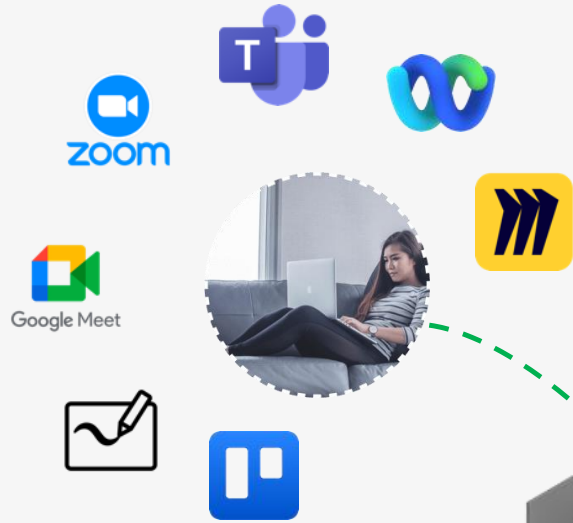

Wireless Touch Controller or Console with HDMI input

magoroom

formerly valarea

magolink

Beyond Cast

magoworkspace

Intelligent Meeting room hub

- Room resources
- One tap joining (20+ VC systems)
- Meet Now
- Secure Kiosk launcher
- Mago Link and Mago Workspace
- Management & Analytics
- Wired & Wireless controller support

Presentation and co-authoring made easy.

- No dongle
- No hassle
- Network independent
- BLE Secured
- Use with your apps

Visual Collaboration for everyone

- Voice Search (images, videos, web)
- Drag & Drop office files, multimedia, 3D, autocad, DICOM
- On-prem/Private Cloud/Azure
- For any device (Mago App and browser)
- AR ready

Online VC & Connected Whiteboard

Superior UX for any space

Interactive whiteboard

Room Booking integration

IT Centralized Management, Data Security & Analytics

Easy presentation and one-tap technologies for any device