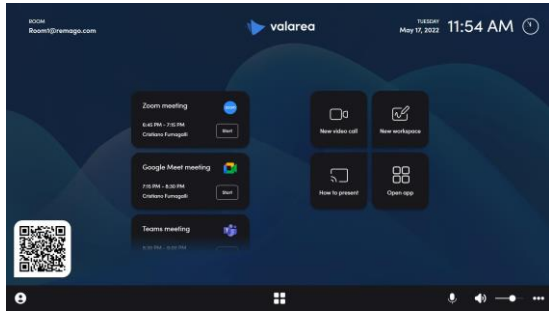

Online VC & Connected Whiteboard

Superior UX for any space

Interactive whiteboard

Room Booking integration

IT Centralized Management, Data Security & Analytics

Easy presentation and one-tap technologies for any device

PRODUCTS

Mago Console

Remote management, monitoring and analytics.

Management

Remotely manage licenses, settings, policies and hardware of Mago Room meeting rooms.

Monitoring

Monitor the health of the rooms in real time to intervene remotely in case of need.

Analytics

View analytical data to better understand the use of your meeting rooms and drive better decisions in setting up and equipping spaces, saving on TCO and optimizing investments.

Available on Cloud or OnPremise.

Upgrade pre-existent hw* with Mago Room SW

* Windows 10 Licence is not included

Pre-configured Mago Room system

HP Elite Mini 800 G9 Desktop PC

Poly GC8 controller

Pre-installed Mago Room SW (OPS or SDM)

newline