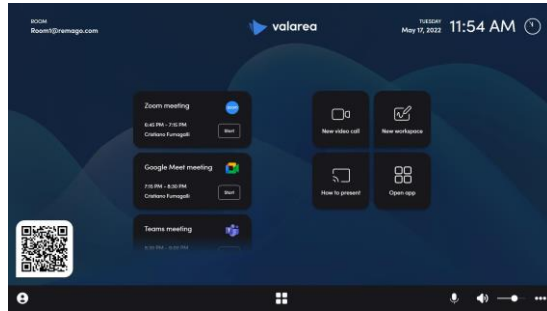

Online VC & Connected Whiteboard

Superior UX for any space

Interactive whiteboard

Room Booking integration

IT Centralized Management, Data Security & Analytics

Easy presentation and one-tap technologies for any device

PRODUCTS

Mago Console

Remote management, monitoring and analytics.

Management

Remotely manage licenses, settings, policies and hardware of Mago Room meeting rooms.

Monitoring

Monitor the health of the rooms in real time to intervene remotely in case of need.

Analytics

View analytical data to better understand the use of your meeting rooms and drive better decisions in setting up and equipping spaces, saving on TCO and optimizing investments.

Available on Cloud or OnPremise.

Upgrade pre-existent hw* with Mago Room SW

* Windows 10 Licence is not included

Pre-configured Mago Room system

HP Elite Mini 800 G9 Desktop PC

Poly GC8 controller

Pre-installed Mago Room SW (OPS or SDM)

newline