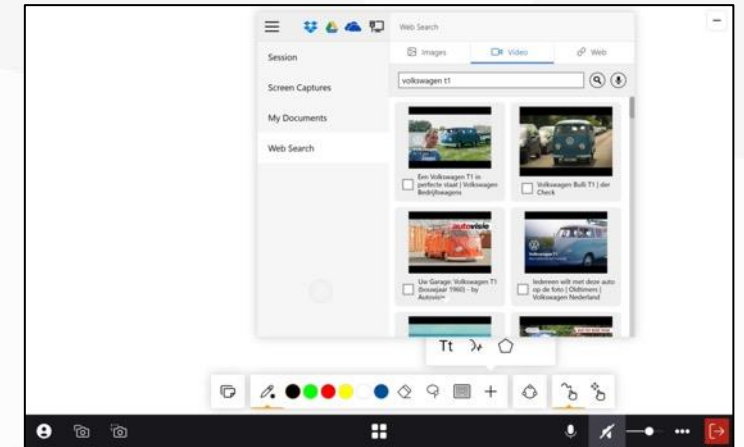

Wireless Touch Controller or Console with HDMI input

magoroom

formerly valarea

magolink

Beyond Cast

magoworkspace

Intelligent Meeting room hub

- Room resources
- One tap joining (20+ VC systems)
- Meet Now
- Secure Kiosk launcher
- Mago Link and Mago Workspace
- Management & Analytics
- Wired & Wireless controller support

Online VC & Connected Whiteboard

Superior UX for any space

Interactive whiteboard

Room Booking integration

IT Centralized Management, Data Security & Analytics

Easy presentation and one-tap technologies for any device