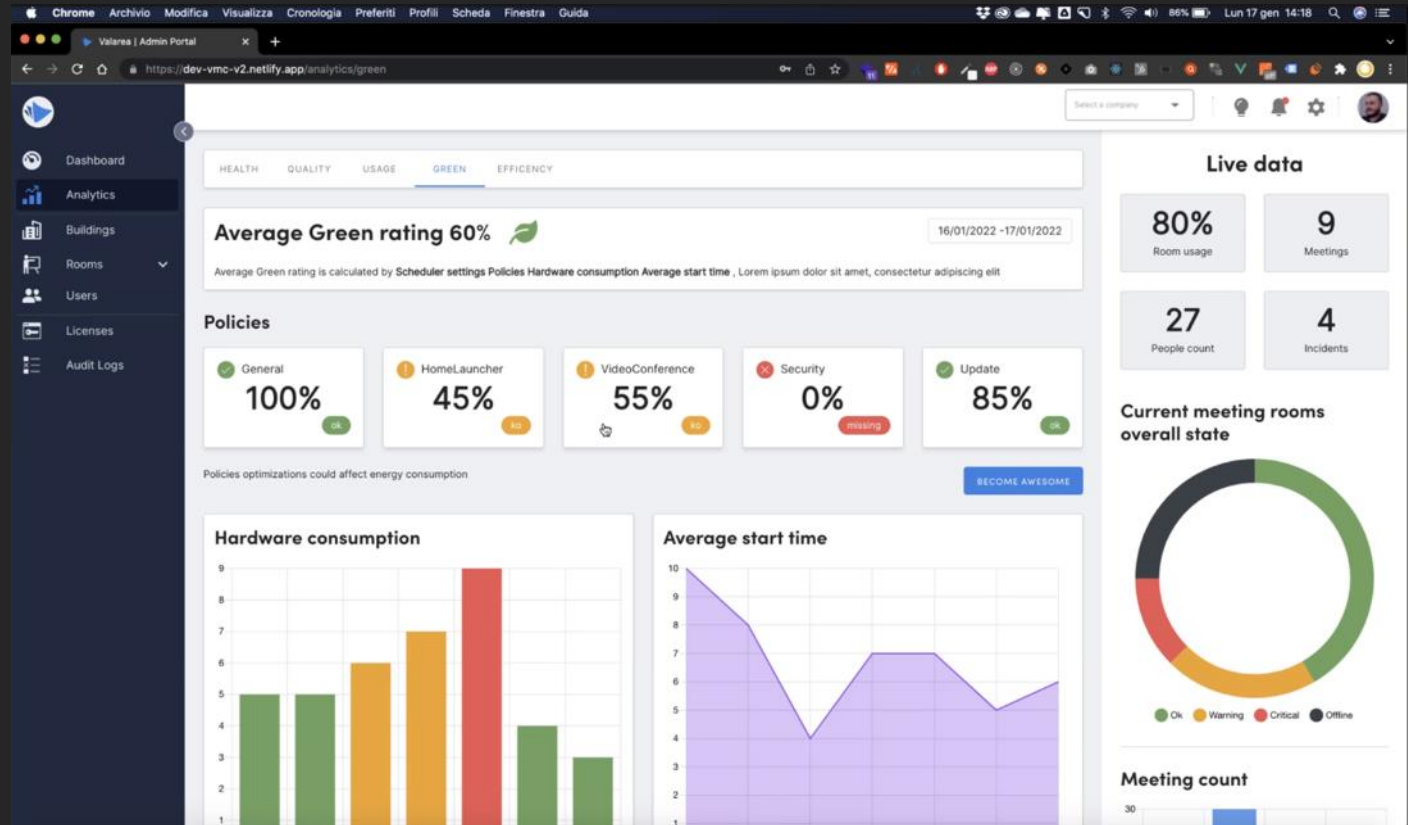

Online VC & Connected Whiteboard

Superior UX for any space

Interactive whiteboard

Room Booking integration

IT Centralized Management, Data Security & Analytics

Easy presentation and one-tap technologies for any device

PRODUCTS

Mago Console

Remote management, monitoring and analytics.

Management

Remotely manage licenses, settings, policies and hardware of Mago Room meeting rooms.

Monitoring

Monitor the health of the rooms in real time to intervene remotely in case of need.

Analytics

View analytical data to better understand the use of your meeting rooms and drive better decisions in setting up and equipping spaces, saving on TCO and optimizing investments.

Available on Cloud or OnPremise.