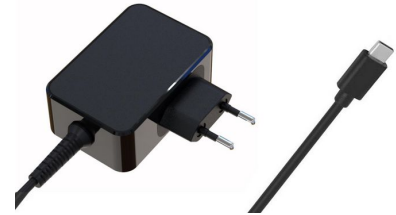

MPN: MBXUSBC-AC0026

USB-C Power Adapter 65W

5V2.4A-20V3.2A USB PD Plug:USB-C

EU Wall - 5V 2.4A, 5.2V 3A,9V3A, 12V3A, 14.5V2A, 15V3A, 20.3V3.3A, 20V3.25A

USB Type C is the new norm for charging all devices. USB-C Chargers are smarter, efficient, and truly universal as they work across all brands. You can top up phones & other devices faster without using any converter/adaptor conveniently as it comes with reversible connector.

CoreParts offer USB-C Chargers in all sizes from 12Watt to 100Watt PD3.0 in both EU wall and desktop version.

USB Power Delivery, or USB PD, is a charging protocol that uses High speed USB-C connectors and cables. Smartphones, tablets, and laptops that are Power Delivery-enabled allow safe, faster charging and more power for larger devices, without the need of a separate power supply. USB PD will Charge your smartphone up to 70% faster than standard 5W charging.

- High Quality
- Tested and certified
- Matching Performance
- Reliable with 12 month Warranty

Specifikationer

Design	Housing colour	Black	
	On/off switch	No	
Features	Adjustable output voltage	Yes	
	Certification	CE	
	Detachable power connectors	No	
	Housing material	Plastic	
	Input frequency	50 - 60 hz	
	Input voltage	110-230 V	
	Output power	65 W	
	Output voltage	5 V	
	Power current type	AC-to-DC	
	Power supply type	Indoor	
	Product colour	Black	
	Purpose	Notebook	
	Other features	Batteries included	No
Overload protection		Yes	
Short circuit protection		Yes	
Package dimensions	Depth (package,cm)	13 cm	
	Gross Weight (Package, kg)	0,42 kg